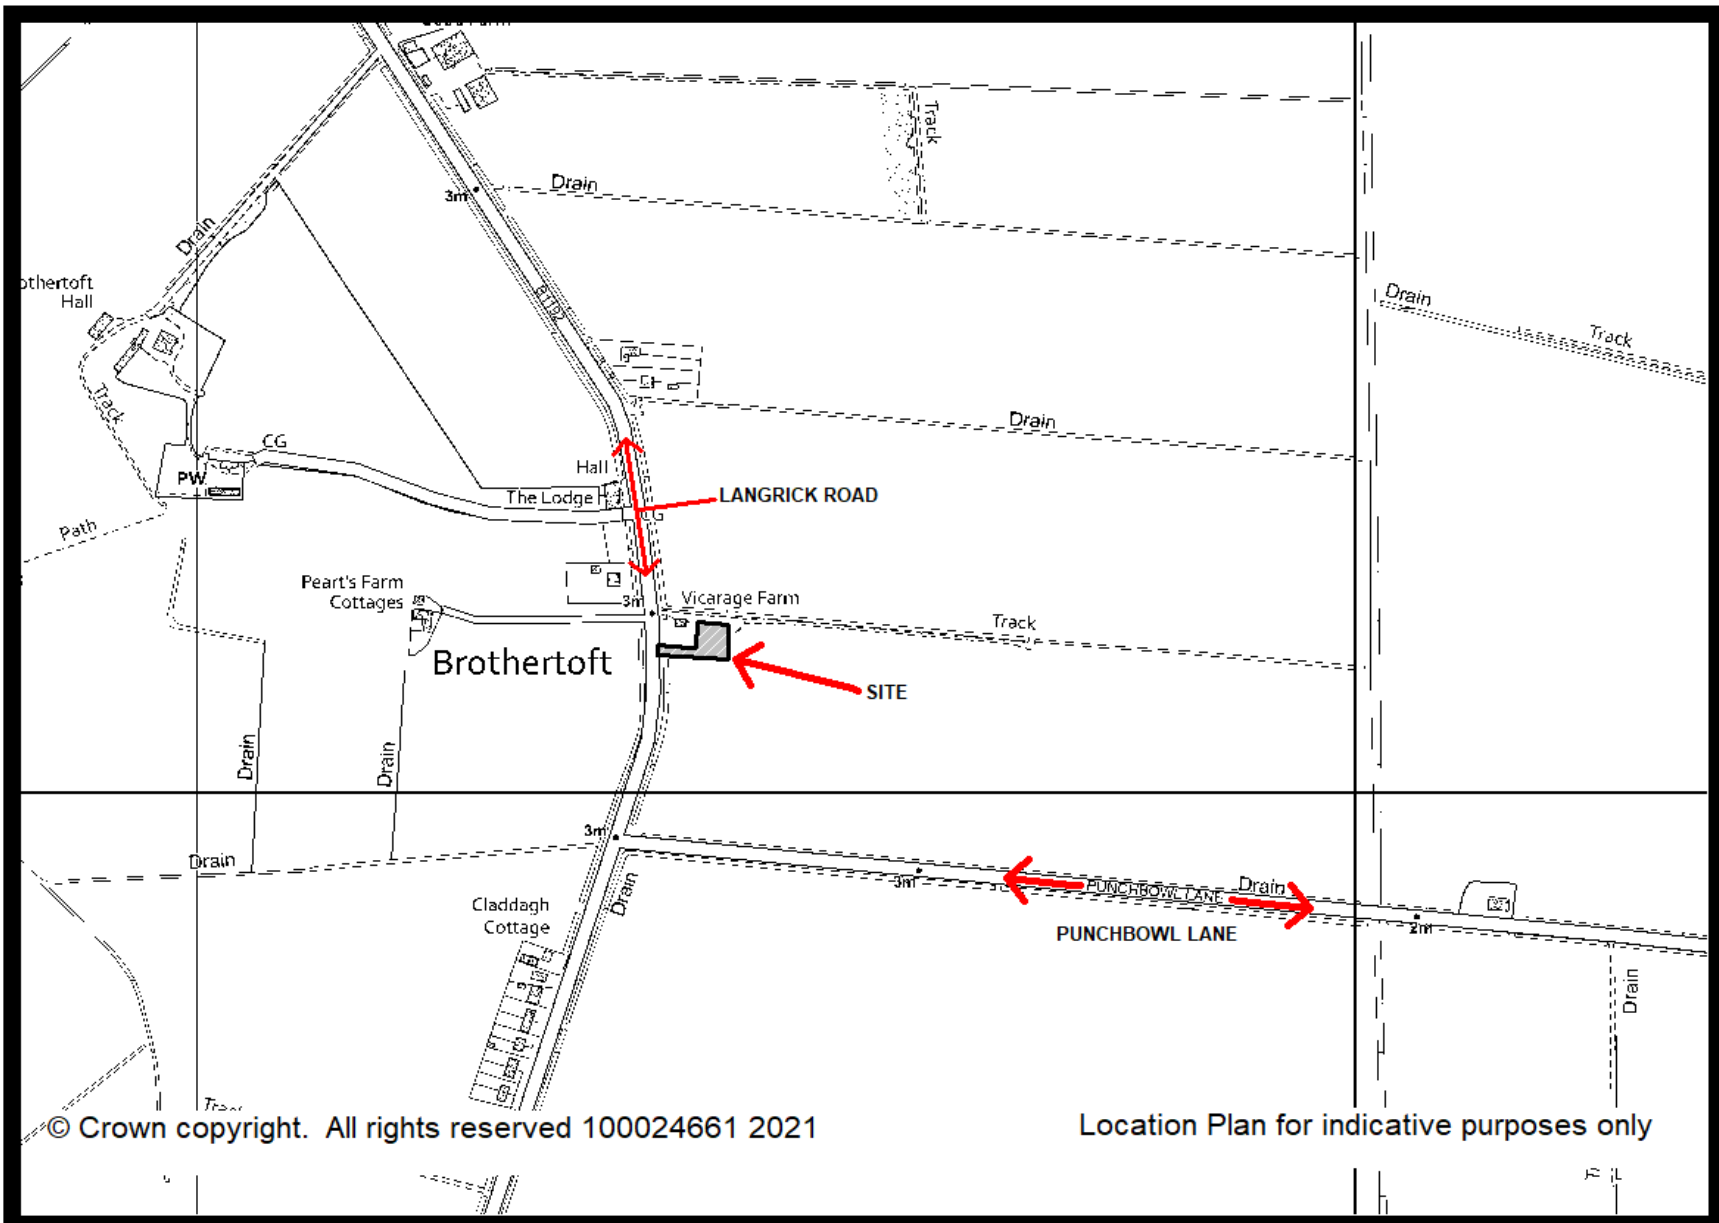

PLANNING APPLICATION B/21/0091

Planning Application:

Proposed change of use of existing agricultural building to residential dwelling

Location:

Red House Farm, Langrick Road, Brothertoft, Boston, PE20 3SW

Applicant:

H Robinson & Son, C/O Origin Design Studio

© Crown copyright. All rights reserved 100024661 2021

Location Plan for indicative purposes only