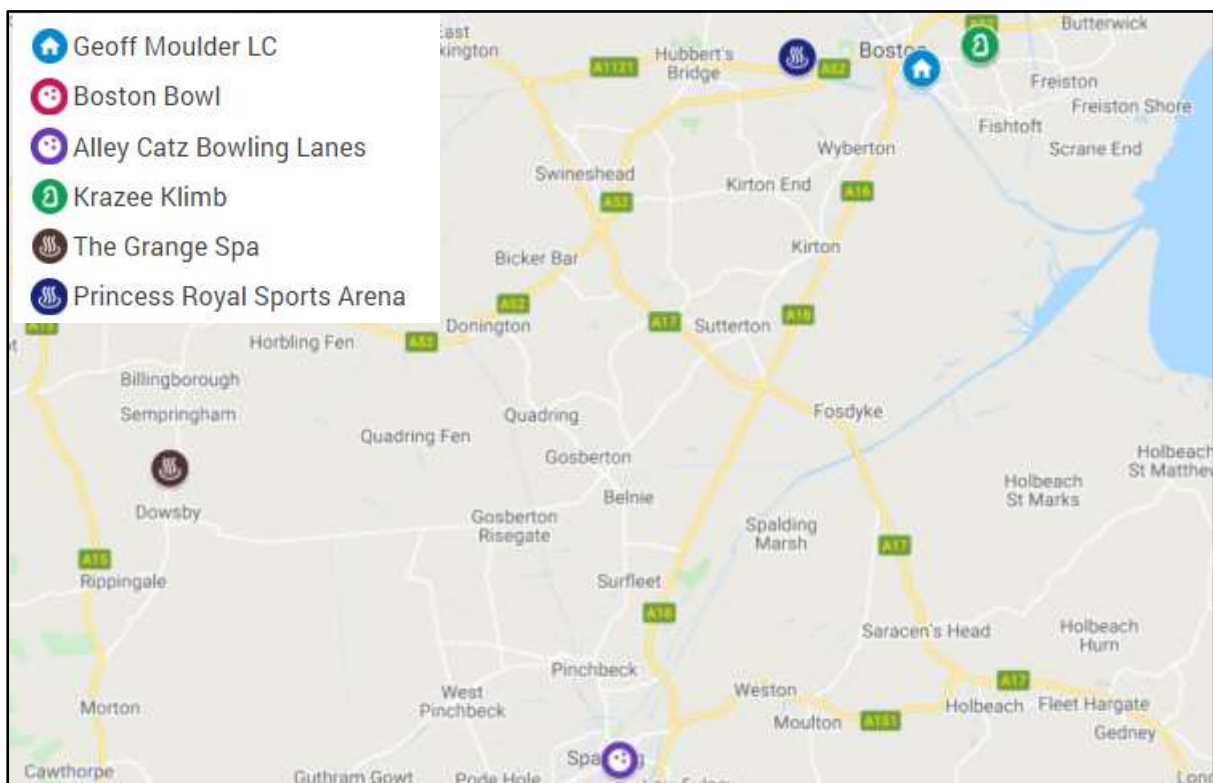

APPENDIX 1 – Soft Play 5

APPENDIX 2 – Ten Pin Bowling 6

APPENDIX 3 – Indoor Climbing..... 7

APPENDIX 4 – Spas 8

1. Map of Soft Play within a 20 minute drive of Geoff Moulder Leisure Complex

- 1.1 The map below shows soft play facilities within a 20 minute drive time of the Leisure Complex.
- 1.2 There are only two soft play facilities within 20 minutes, which is limited competition.
- 1.3 Fuzzy Ed's, the closest competition is a play area located inside a restaurant/pub.
- 1.4 Play Towers is a larger five storey play facility, which is also home to other leisure activities including Boston Bowl and Krazee Klimb (detailed overleaf). The centre also has 'Battle Warehouse' a laser tag facility.

See Appendix 1 for more details

2. Map of Ten Pin Bowling, Trampoline Parks, Indoor Climbing and Spas within a 30 minute drive of Geoff Moulder Leisure Complex.

- 2.1 The map below shows other commercial leisure competition within a 30 minute drive time of the Leisure Complex.
- 2.2 Overall, competition is limited, with no indoor skate parks, trampoline parks or Tag Active facilities within a 30 minute drive time, meaning there is reduced competition for peoples' leisure time in the area.
- 2.3 There are no other indoor leisure pools within a 30 minute drive time, therefore the existing water facilities such as the 45m flume at Geoff Moulder Leisure Complex is a valuable attraction, which sets it aside from other traditional pools.
- 2.4 Boston Bowl and Krazee Klimb (as well as Play Towers detailed previously) are all located within the same building, a nine minute drive from the Leisure Complex.
- 2.5 The only other ten pin bowling facility in the catchment, Alley Catz in Spalding.