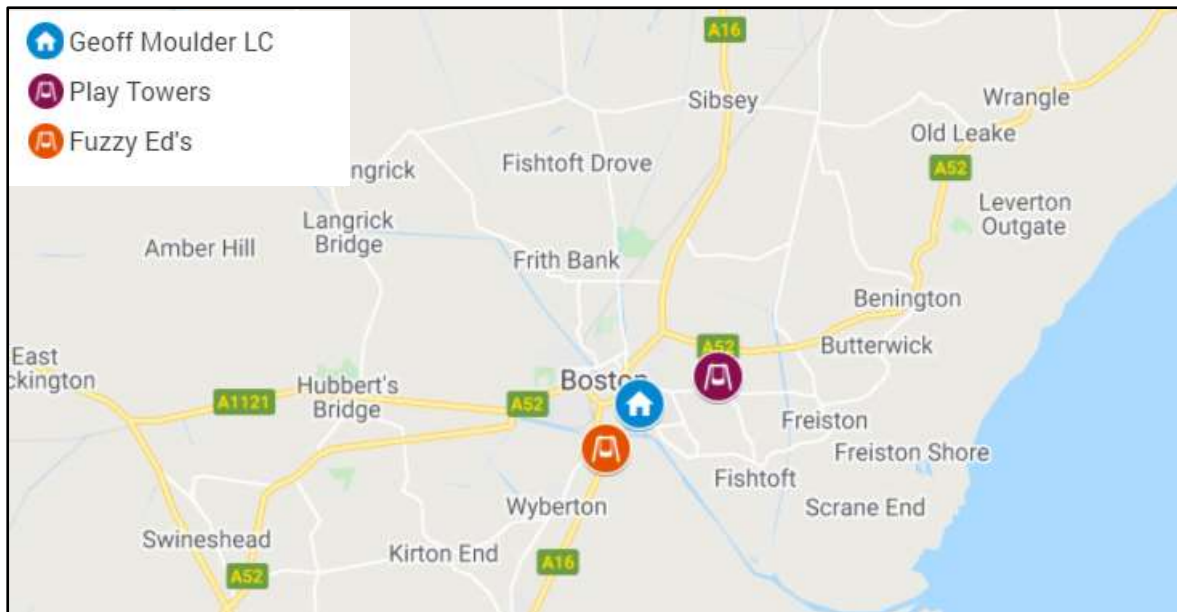

APPENDIX 1 – Soft Play 5

APPENDIX 2 – Ten Pin Bowling 6

APPENDIX 3 – Indoor Climbing..... 7

APPENDIX 4 – Spas 8

1. Map of Soft Play within a 20 minute drive of Geoff Moulder Leisure Complex

- 1.1 The map below shows soft play facilities within a 20 minute drive time of the Leisure Complex.
- 1.2 There are only two soft play facilities within 20 minutes, which is limited competition.
- 1.3 Fuzzy Ed's, the closest competition is a play area located inside a restaurant/pub.
- 1.4 Play Towers is a larger five storey play facility, which is also home to other leisure activities including Boston Bowl and Krazee Klimb (detailed overleaf). The centre also has 'Battle Warehouse' a laser tag facility.

See Appendix 1 for more details

2. Map of Ten Pin Bowling, Trampoline Parks, Indoor Climbing and Spas within a 30 minute drive of Geoff Moulder Leisure Complex.

- 2.1 The map below shows other commercial leisure competition within a 30 minute drive time of the Leisure Complex.
- 2.2 Overall, competition is limited, with no indoor skate parks, trampoline parks or Tag Active facilities within a 30 minute drive time, meaning there is reduced competition for peoples' leisure time in the area.
- 2.3 There are no other indoor leisure pools within a 30 minute drive time, therefore the existing water facilities such as the 45m flume at Geoff Moulder Leisure Complex is a valuable attraction, which sets it aside from other traditional pools.
- 2.4 Boston Bowl and Krazee Klimb (as well as Play Towers detailed previously) are all located within the same building, a nine minute drive from the Leisure Complex.
- 2.5 The only other ten pin bowling facility in the catchment, Alley Catz in Spalding.