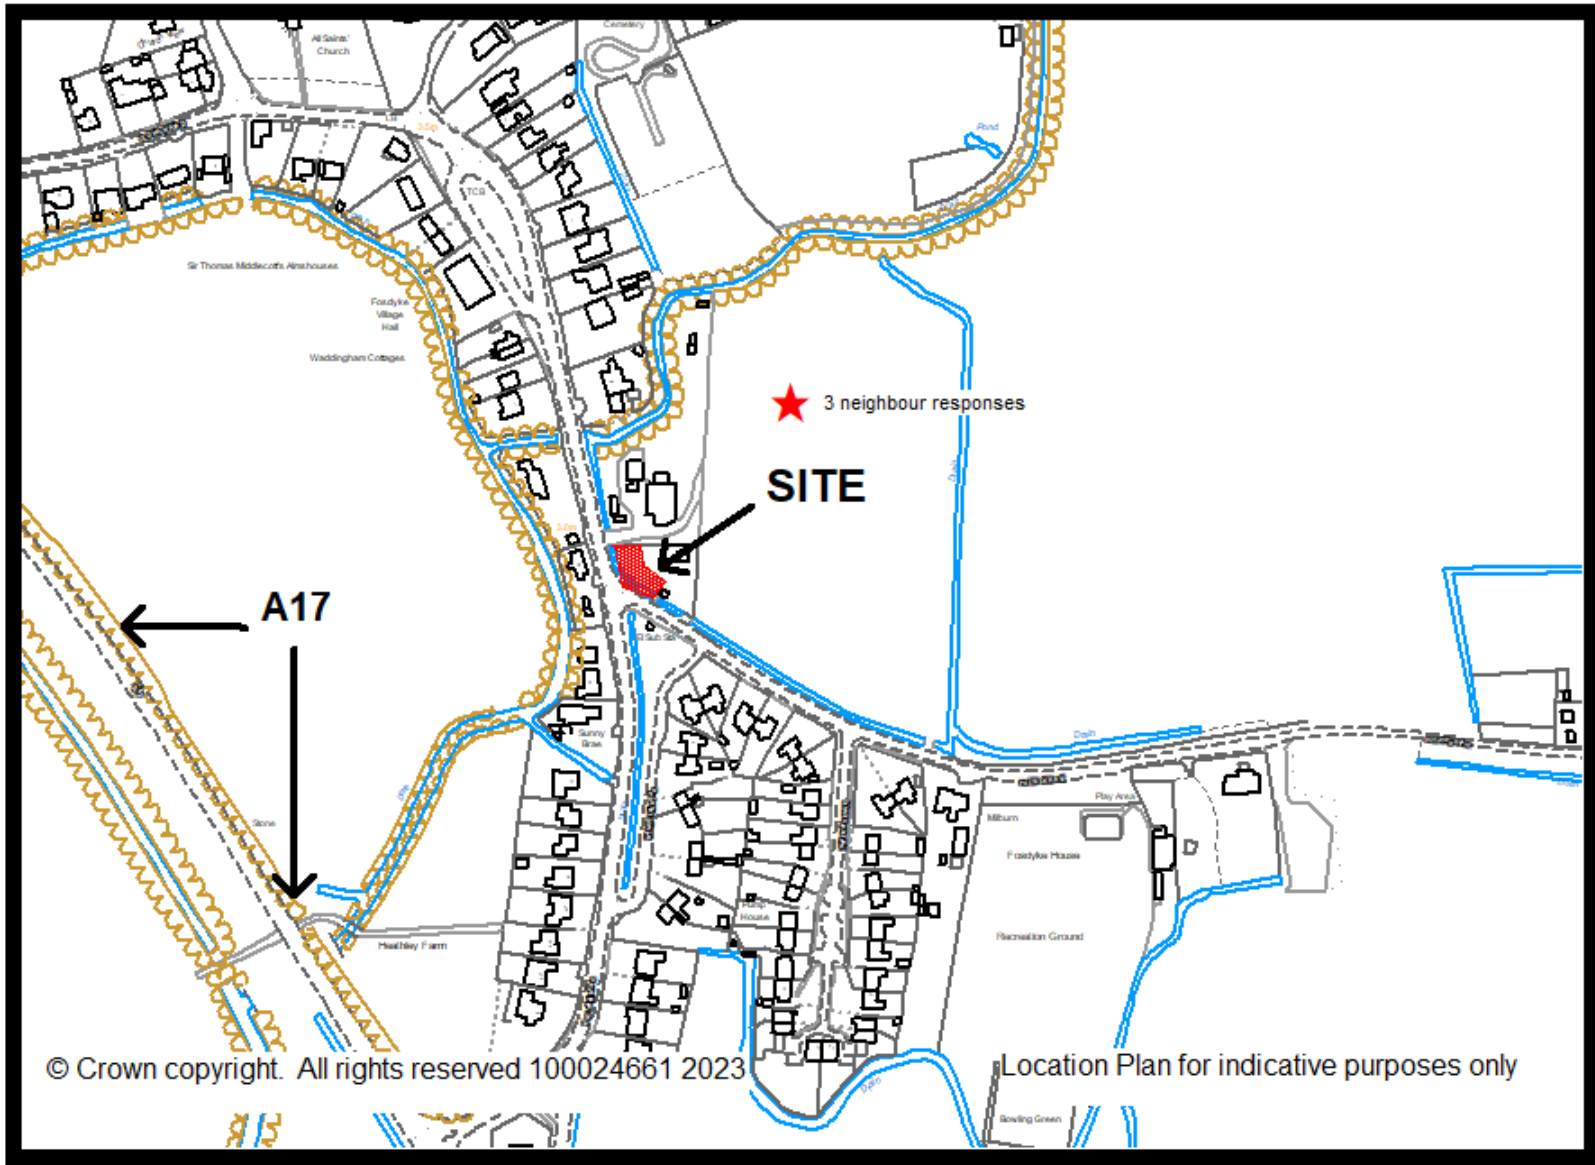

PLANNING APPLICATION B/23/0046

Proposed 1no two storey dwelling with parking

Location:

The Corner Bungalow, Puttock Gate, Fosdyke, Boston PE20 2BX

Applicant:

Mr & Mrs Howell

Agent:

Mrs Jenny McIntee, JMAD Architecture

© Crown copyright. All rights reserved 100024661 2023

Location Plan for indicative purposes only