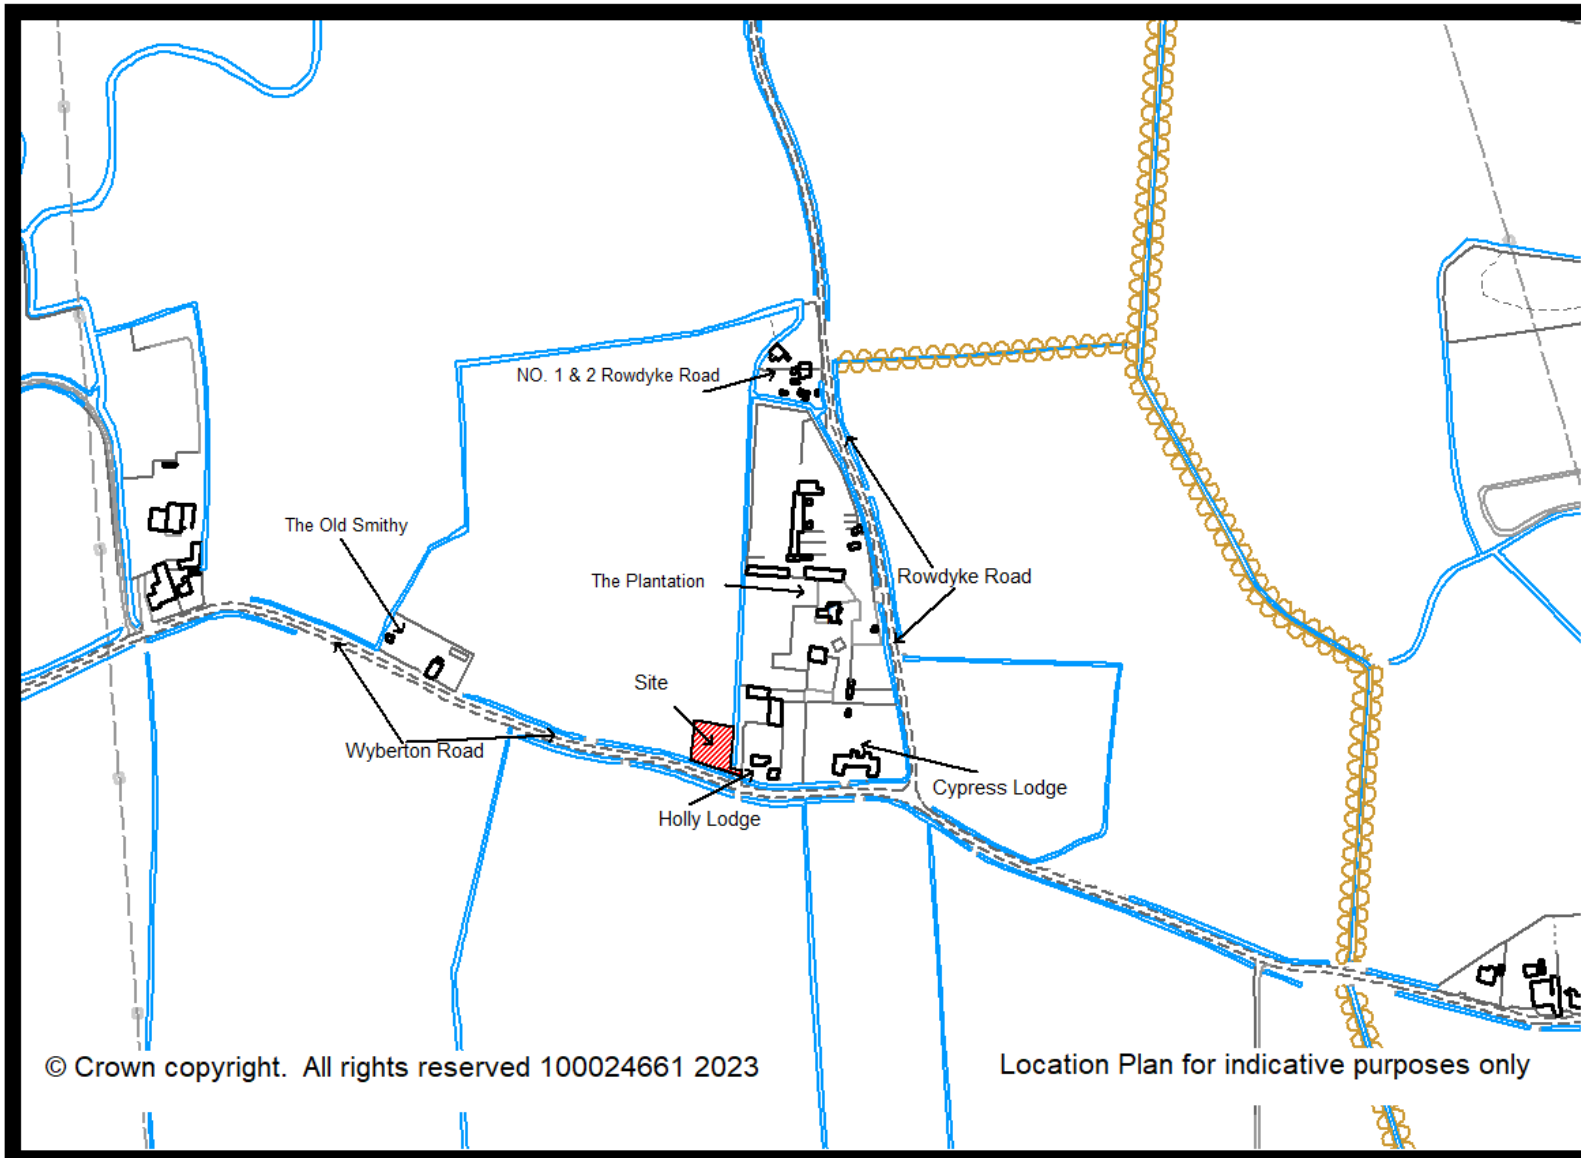

© Crown copyright. All rights reserved 100024661 2023

Location Plan for indicative purposes only