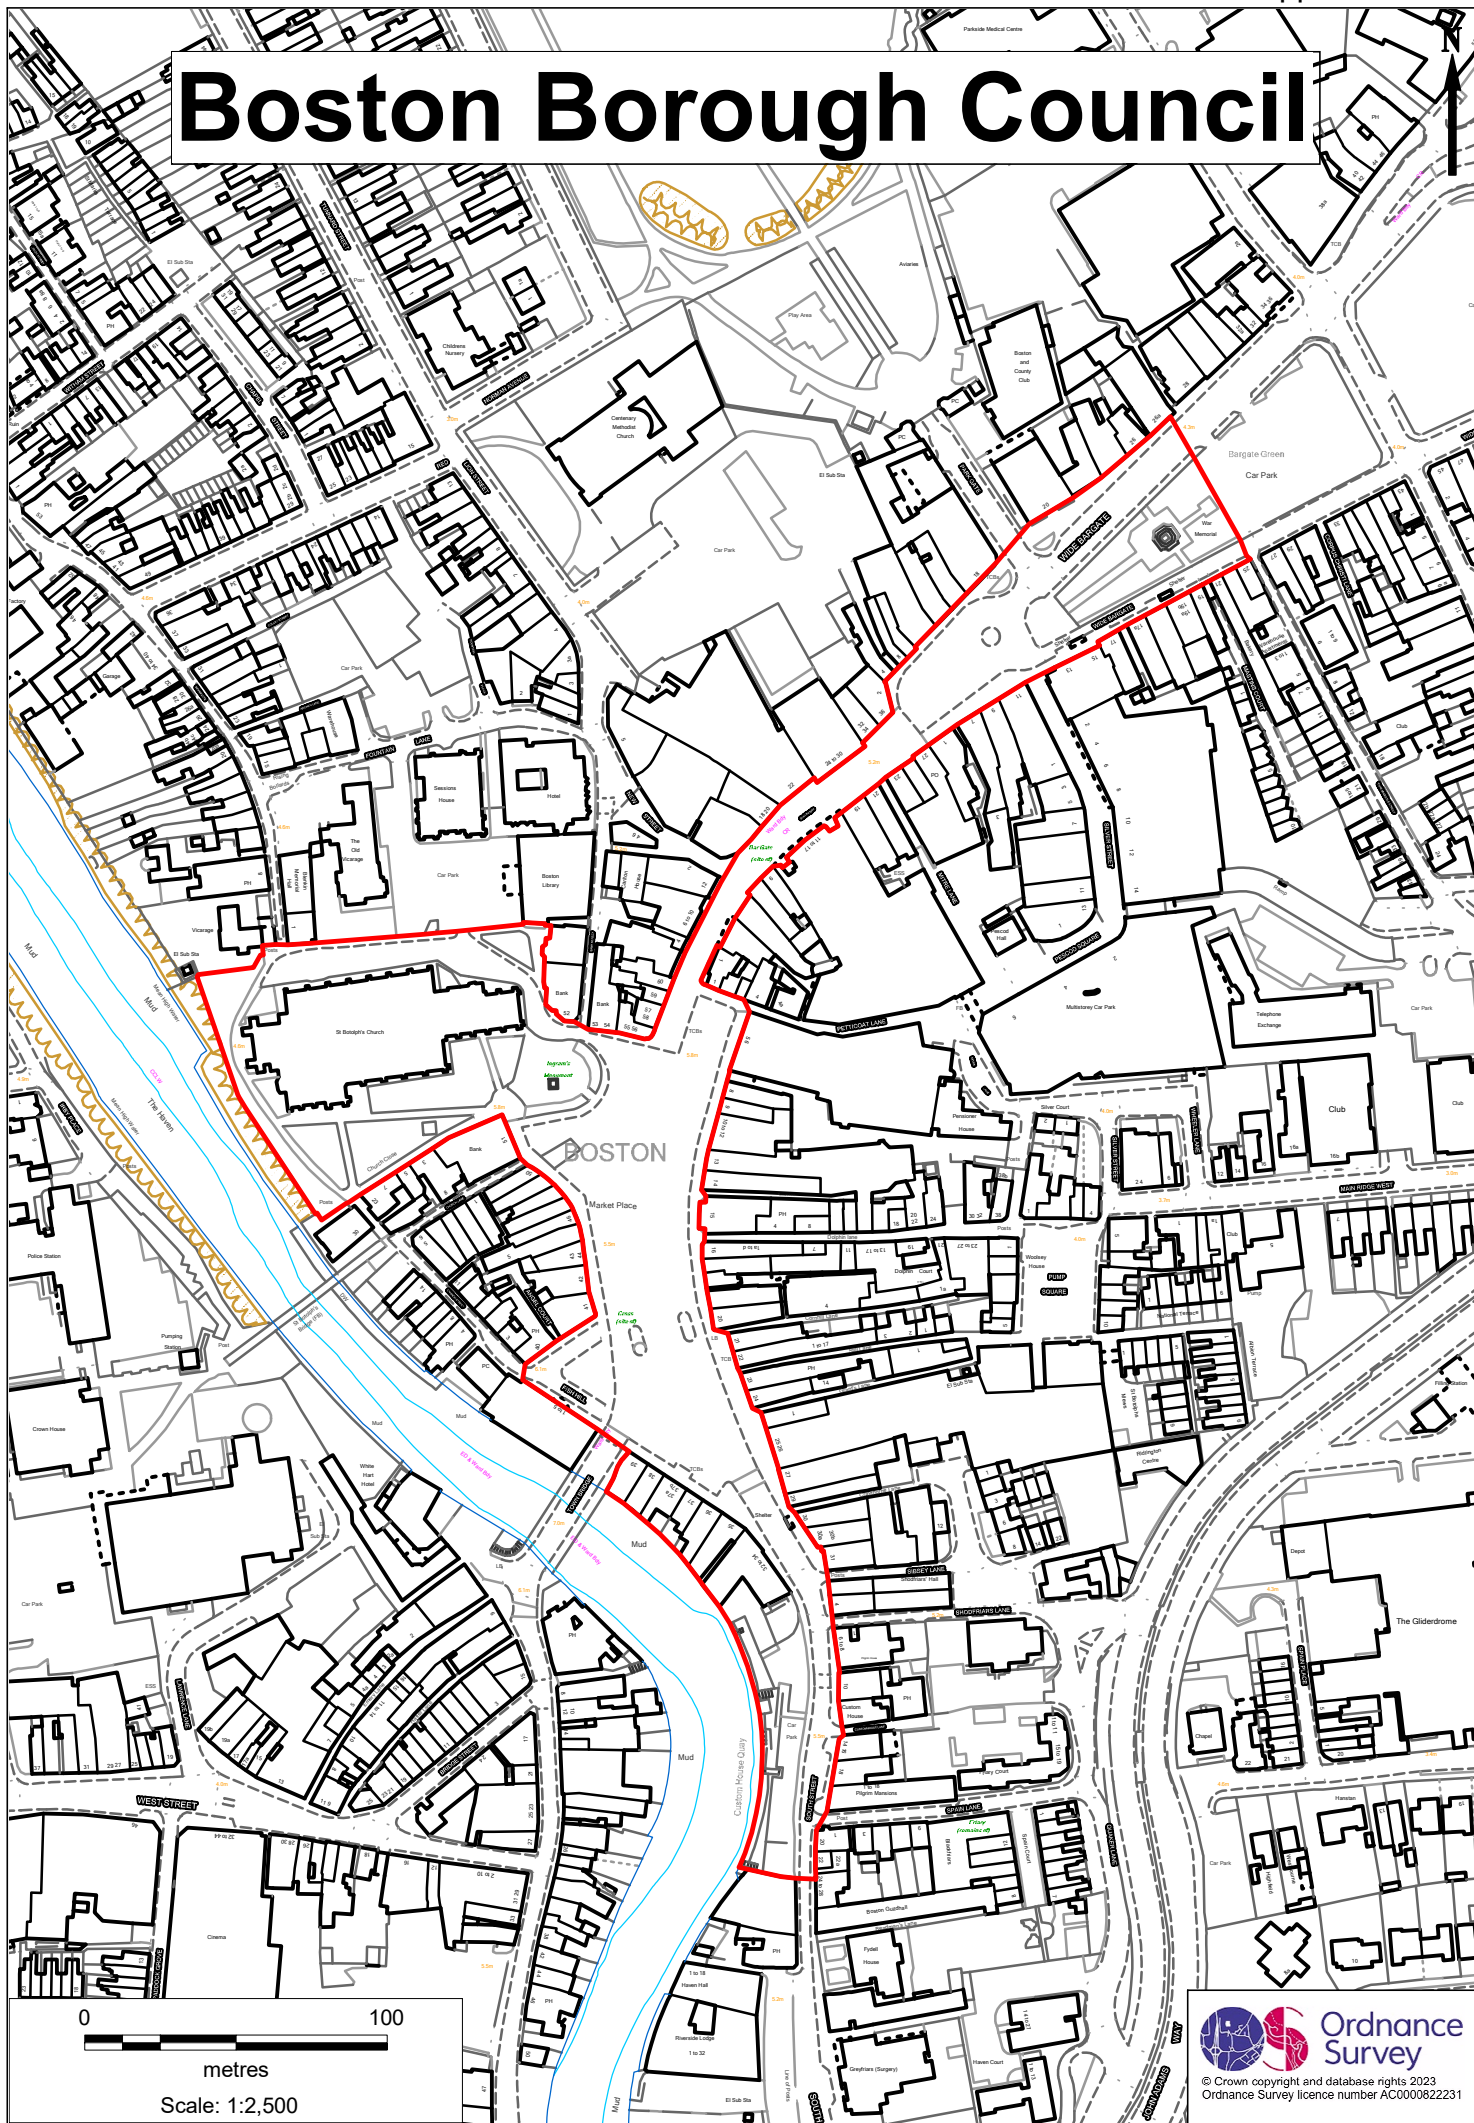

Boston Borough Council

Scale: 1:2,500

© Crown copyright and database rights 2023
Ordnance Survey licence number AC0000822231