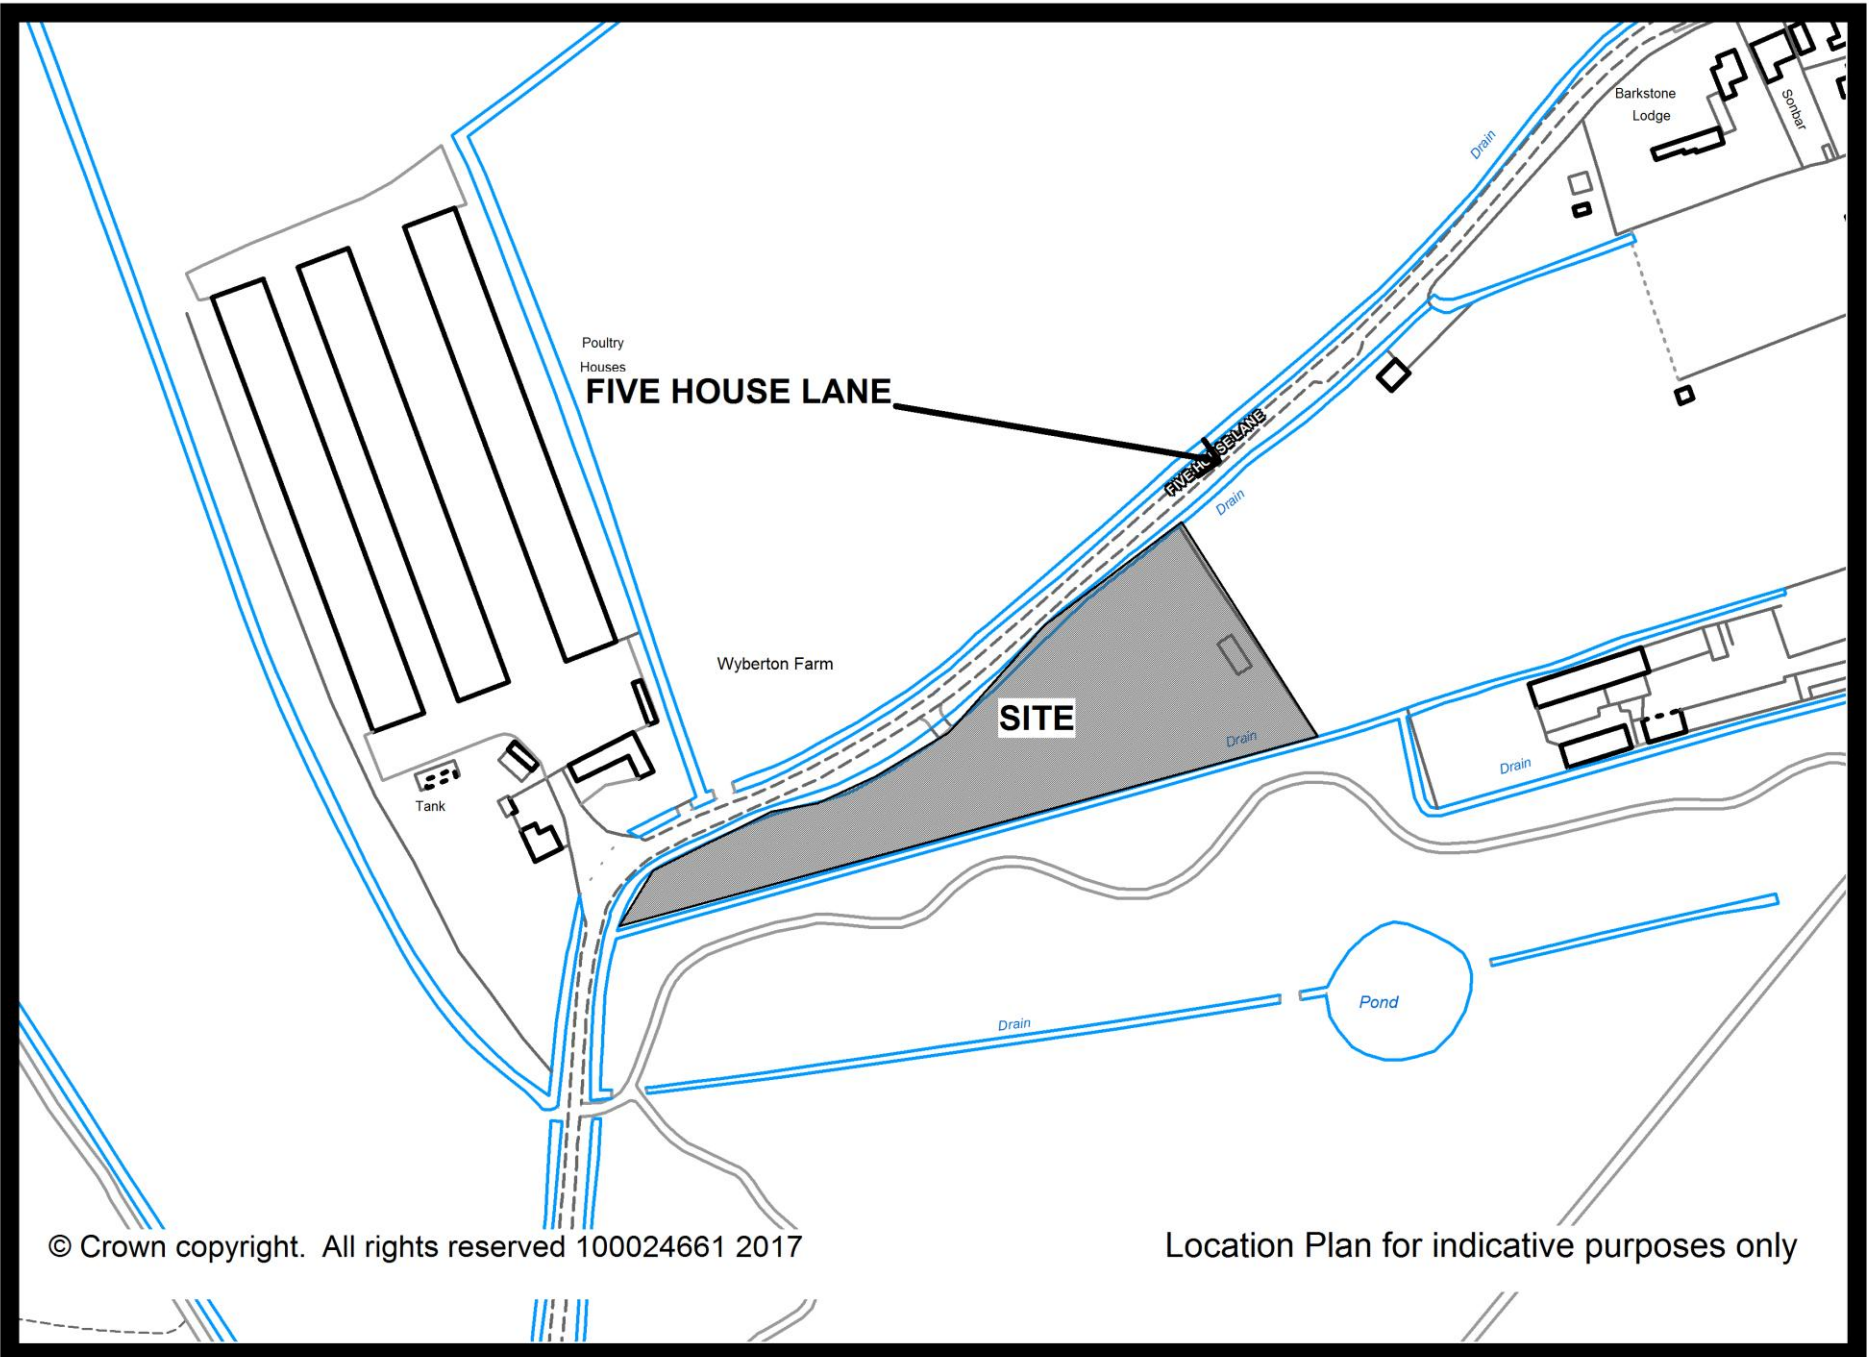

PLANNING APPLICATION B 16 0385

Erection of wardens accommodation
(mobile home unit)

Meadowvale Touring Park Five House Lane Wyberton
Boston

Applicant:
Mr B Adams

© Crown copyright. All rights reserved 100024661 2017

Location Plan for indicative purposes only