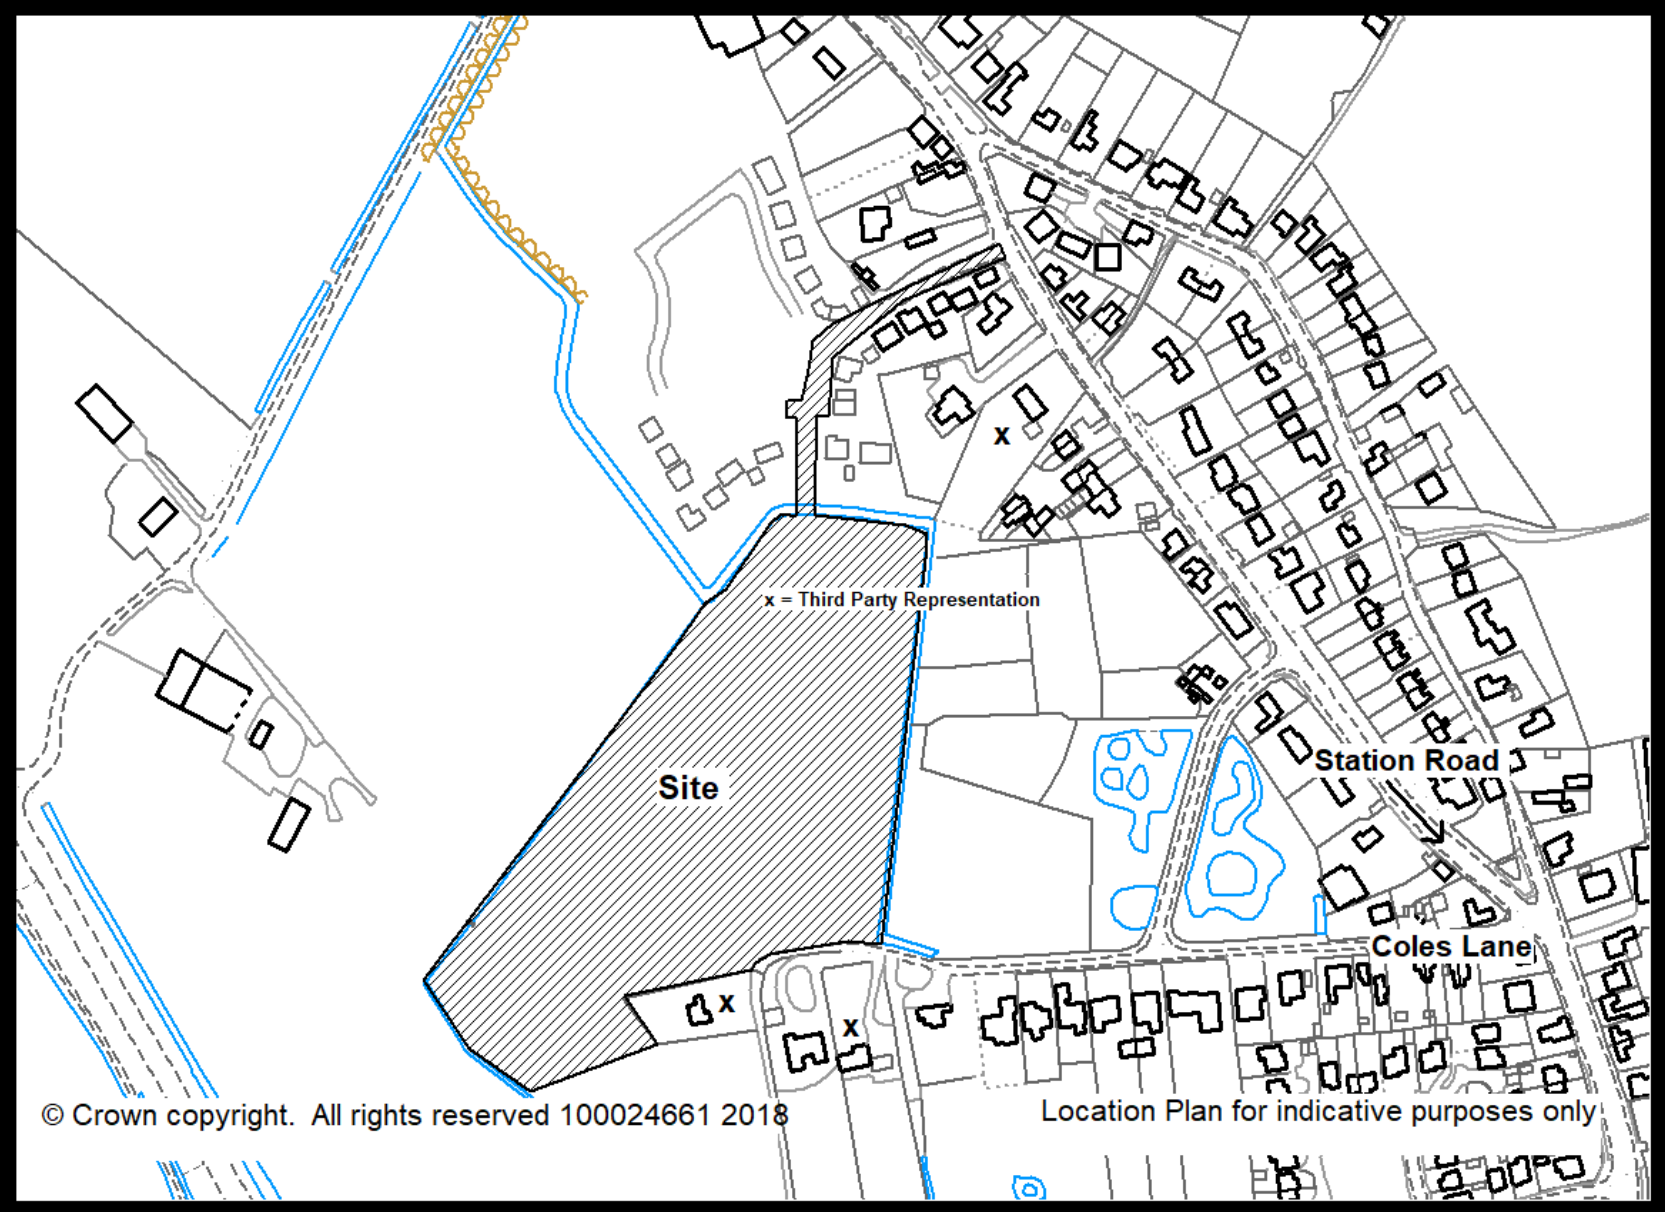

PLANNING APPLICATION B/17/0404

Erection of 74 dwellings with associated garaging,
roads and sewers.

Land to the north and west of Cole's Lane
Swineshead Boston PE20 3NS

Applicant:

© Crown copyright. All rights reserved 100024661 2018

Location Plan for indicative purposes only